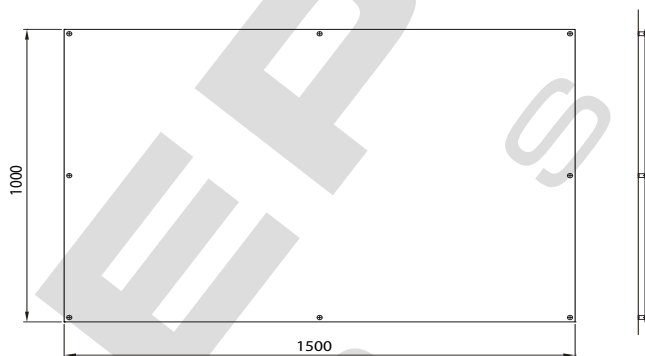

TARGA / PLATE

WSDB-Display

WSDB-Display-75x100
orizzontale/verticale 75x100 cm
horizontal / vertical 75x100 cm

WSDB-Display-100x100
orizzontale/verticale 100x100 cm
horizontal / vertical 100x100 cm

WSDB-Display-150x100
orizzontale/verticale 150x100 cm
horizontal / vertical 150x100 cm

WSDB-Display-200x100
orizzontale/verticale 200x100 cm
horizontal / vertical 200x100 cm