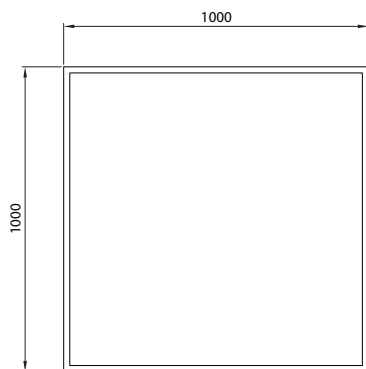

INSEGNA A CASSONETTO RETROILLUMINATA / LED BACKLIGHT BOX SIGN

Flat-LightBox-LED

INSEGNA A CASSONETTO RETROILLUMINATA A LED PER ESTERNO REALIZZATA SU MISURA
TAILOR-MADE OUTDOOR LED BACKLIGHT BOX SIGN

Flat-LightBox-LED 100x50

Flat-LightBox-LED 200x50

Flat-LightBox-LED 100x100

Flat-LightBox-LED 200x100

Flat-LightBox-LED 300x50

Flat-LightBox-LED 300x100