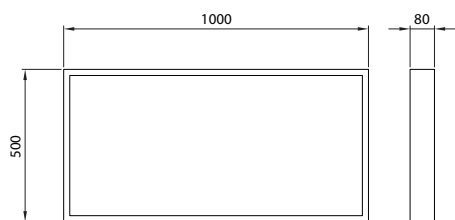

INSEGNA A CASSONETTO RETROILLUMINATA / LED BACKLIGHT BOX SIGN

Flat-LightBox-LED

INSEGNA A CASSONETTO RETROILLUMINATA A LED PER ESTERNO REALIZZATA SU MISURA
TAILOR-MADE OUTDOOR LED BACKLIGHT BOX SIGN

Flat-LightBox-LED 100x50