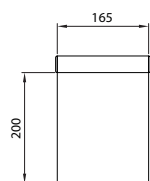

They are fixed to the wall by means of the aluminum profile in which the Leds are contained.

TARGA LUMINOSA / LUMINOUS PLATE

Way-Finding-LED

TARGA LUMINOSA IN PLEXIGLAS® TRASPARENTE
LUMINOUS PLATE IN TRANSPARENT PLEXIGLAS®

Way-Finding-Led 21.5x15

Way-Finding-Led 16.5x20

Way-Finding-Led 21.5x30

Way-Finding-Led 31.5x30

Way-Finding-Led 31.5x40

Way-Finding-Led 41.5x30