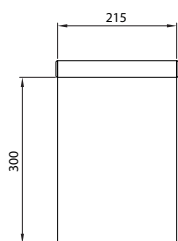

They are fixed to the wall by means of the aluminum profile in which the Leds are contained.

TARGA LUMINOSA / LUMINOUS PLATE

Way-Finding-LED

TARGA LUMINOSA IN PLEXIGLAS® TRASPARENTE
LUMINOUS PLATE IN TRANSPARENT PLEXIGLAS®

Way-Finding-Led 21.5x15

Way-Finding-Led 16.5x20

Way-Finding-Led 21.5x30

Way-Finding-Led 31.5x30

Way-Finding-Led 31.5x40

Way-Finding-Led 41.5x30