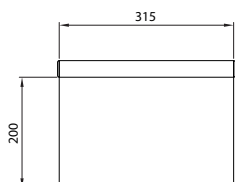

They are fixed to the wall by means of the aluminum profile in which the Leds are contained.

TARGA LUMINOSA / LUMINOUS PLATE

Way-Finding-LED

TARGA LUMINOSA IN PLEXIGLAS® TRASPARENTE
LUMINOUS PLATE IN TRANSPARENT PLEXIGLAS®

Way-Finding-Led 21.5x15

Way-Finding-Led 16.5x20

Way-Finding-Led 21.5x30

Way-Finding-Led 31.5x30

Way-Finding-Led 31.5x40

Way-Finding-Led 41.5x30