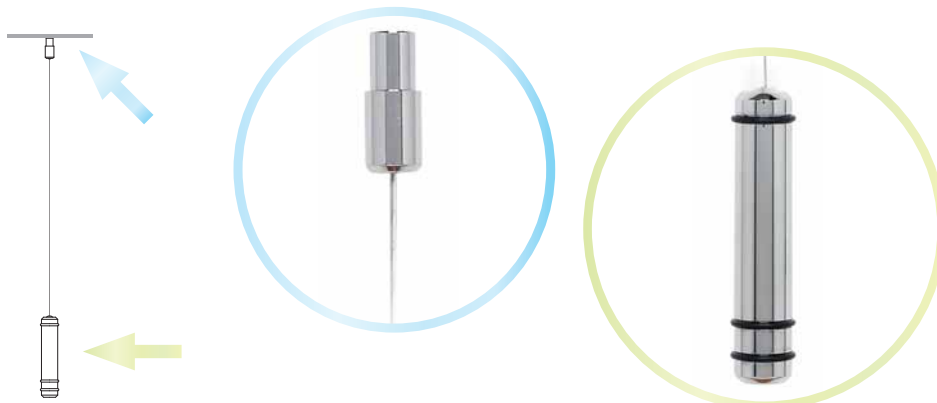

The plates TPPWW / TPPWR are designed for a quick message change, which is useful when a multiple indoor signpost is needed; the wire fastening system is suitable for a reconfiguration of quantity, size or position. Made of transparent shockproof Plexiglas® with polished chrome clamps to be fixed on the wall by means of a special kit composed of wires and rods.

TASCA COMBINATA / COMBINED POCKET

TPPWW / TPPWR

FISSAGGI SINGOLI PER CAVETTO IN ACCIAIO INOX E ATTACCHI CROMATI
SINGLE FIXTURE FOR STAINLESS STEEL WIRE ROPE AND CHROME CLAMPS

WWA
SOFFITTO-PAVIMENTO.
ceiling - floor fixing.

WWB
PARETE-PARETE.
wall-wall fixing.

WWC
A SOFFITTO.
ceiling fixing.

WWD
A PARETE.
wall fixing.

TASCA COMBINATA / COMBINED POCKET

TPPWW / TPPWR

FISSAGGI SINGOLI PER CAVETTO IN ACCIAIO INOX E ATTACCHI CROMATI
SINGLE FIXTURE FOR STAINLESS STEEL WIRE ROPE AND CHROME CLAMPS

WWE
A SOFFITTO-CONTRAPPESO (ZAVORRA).
ceiling fixing balanced with weight.

WWF
A PARETE-CONTRAPPESO (ZAVORRA).
wall fixing balanced with weight.

WWG
A PARETE-PAVIMENTO.
wall-floor fixing.

TASCA COMBINATA / COMBINED POCKET