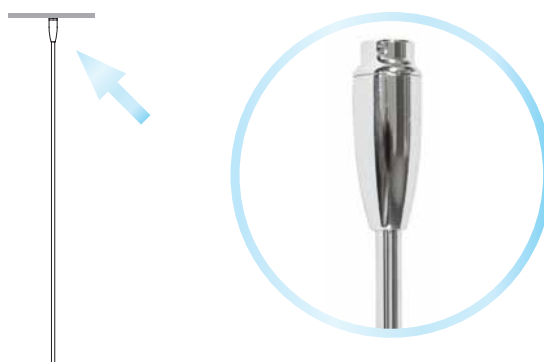

TPPWW / TPPWR

FISSAGGI SINGOLI PER ASTINE IN ACCIAIO CROMATO E ATTACCHI CROMATI
SINGLE FIXTURE FOR RODS IN CHROME STEEL AND CHROME CLAMPS.

WRA
SOFFITTO-PAVIMENTO.
ceiling-floor fixing.

WRB
PARETE-PARETE.
wall-wall fixing.

WRC
APPLICAZIONE A SOFFITTO.
ceiling fixing.

WRD
APPLICAZIONE A PARETE.
wall fixing.

TASCA COMBINATA / COMBINED POCKET

TPPWW / TPPWR

MODULI componibili LARGHEZZA 21 CM (INTERASSE 268 MM)

Modules composition length 21 cm (system of modularity 268 mm)