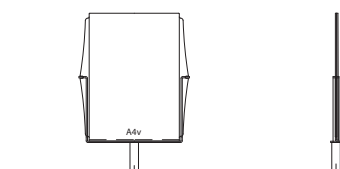

COLONNINA GUIDAFILA / QUEUE GUIDELINE

String-GuideLine

Tasca piatta portamessaggio in Plexiglas® antiurto trasparente
Flat message pocket in transparent shockproof Plexiglas®

TPGS-A4v ISO A4 vertical (21x30 cm)